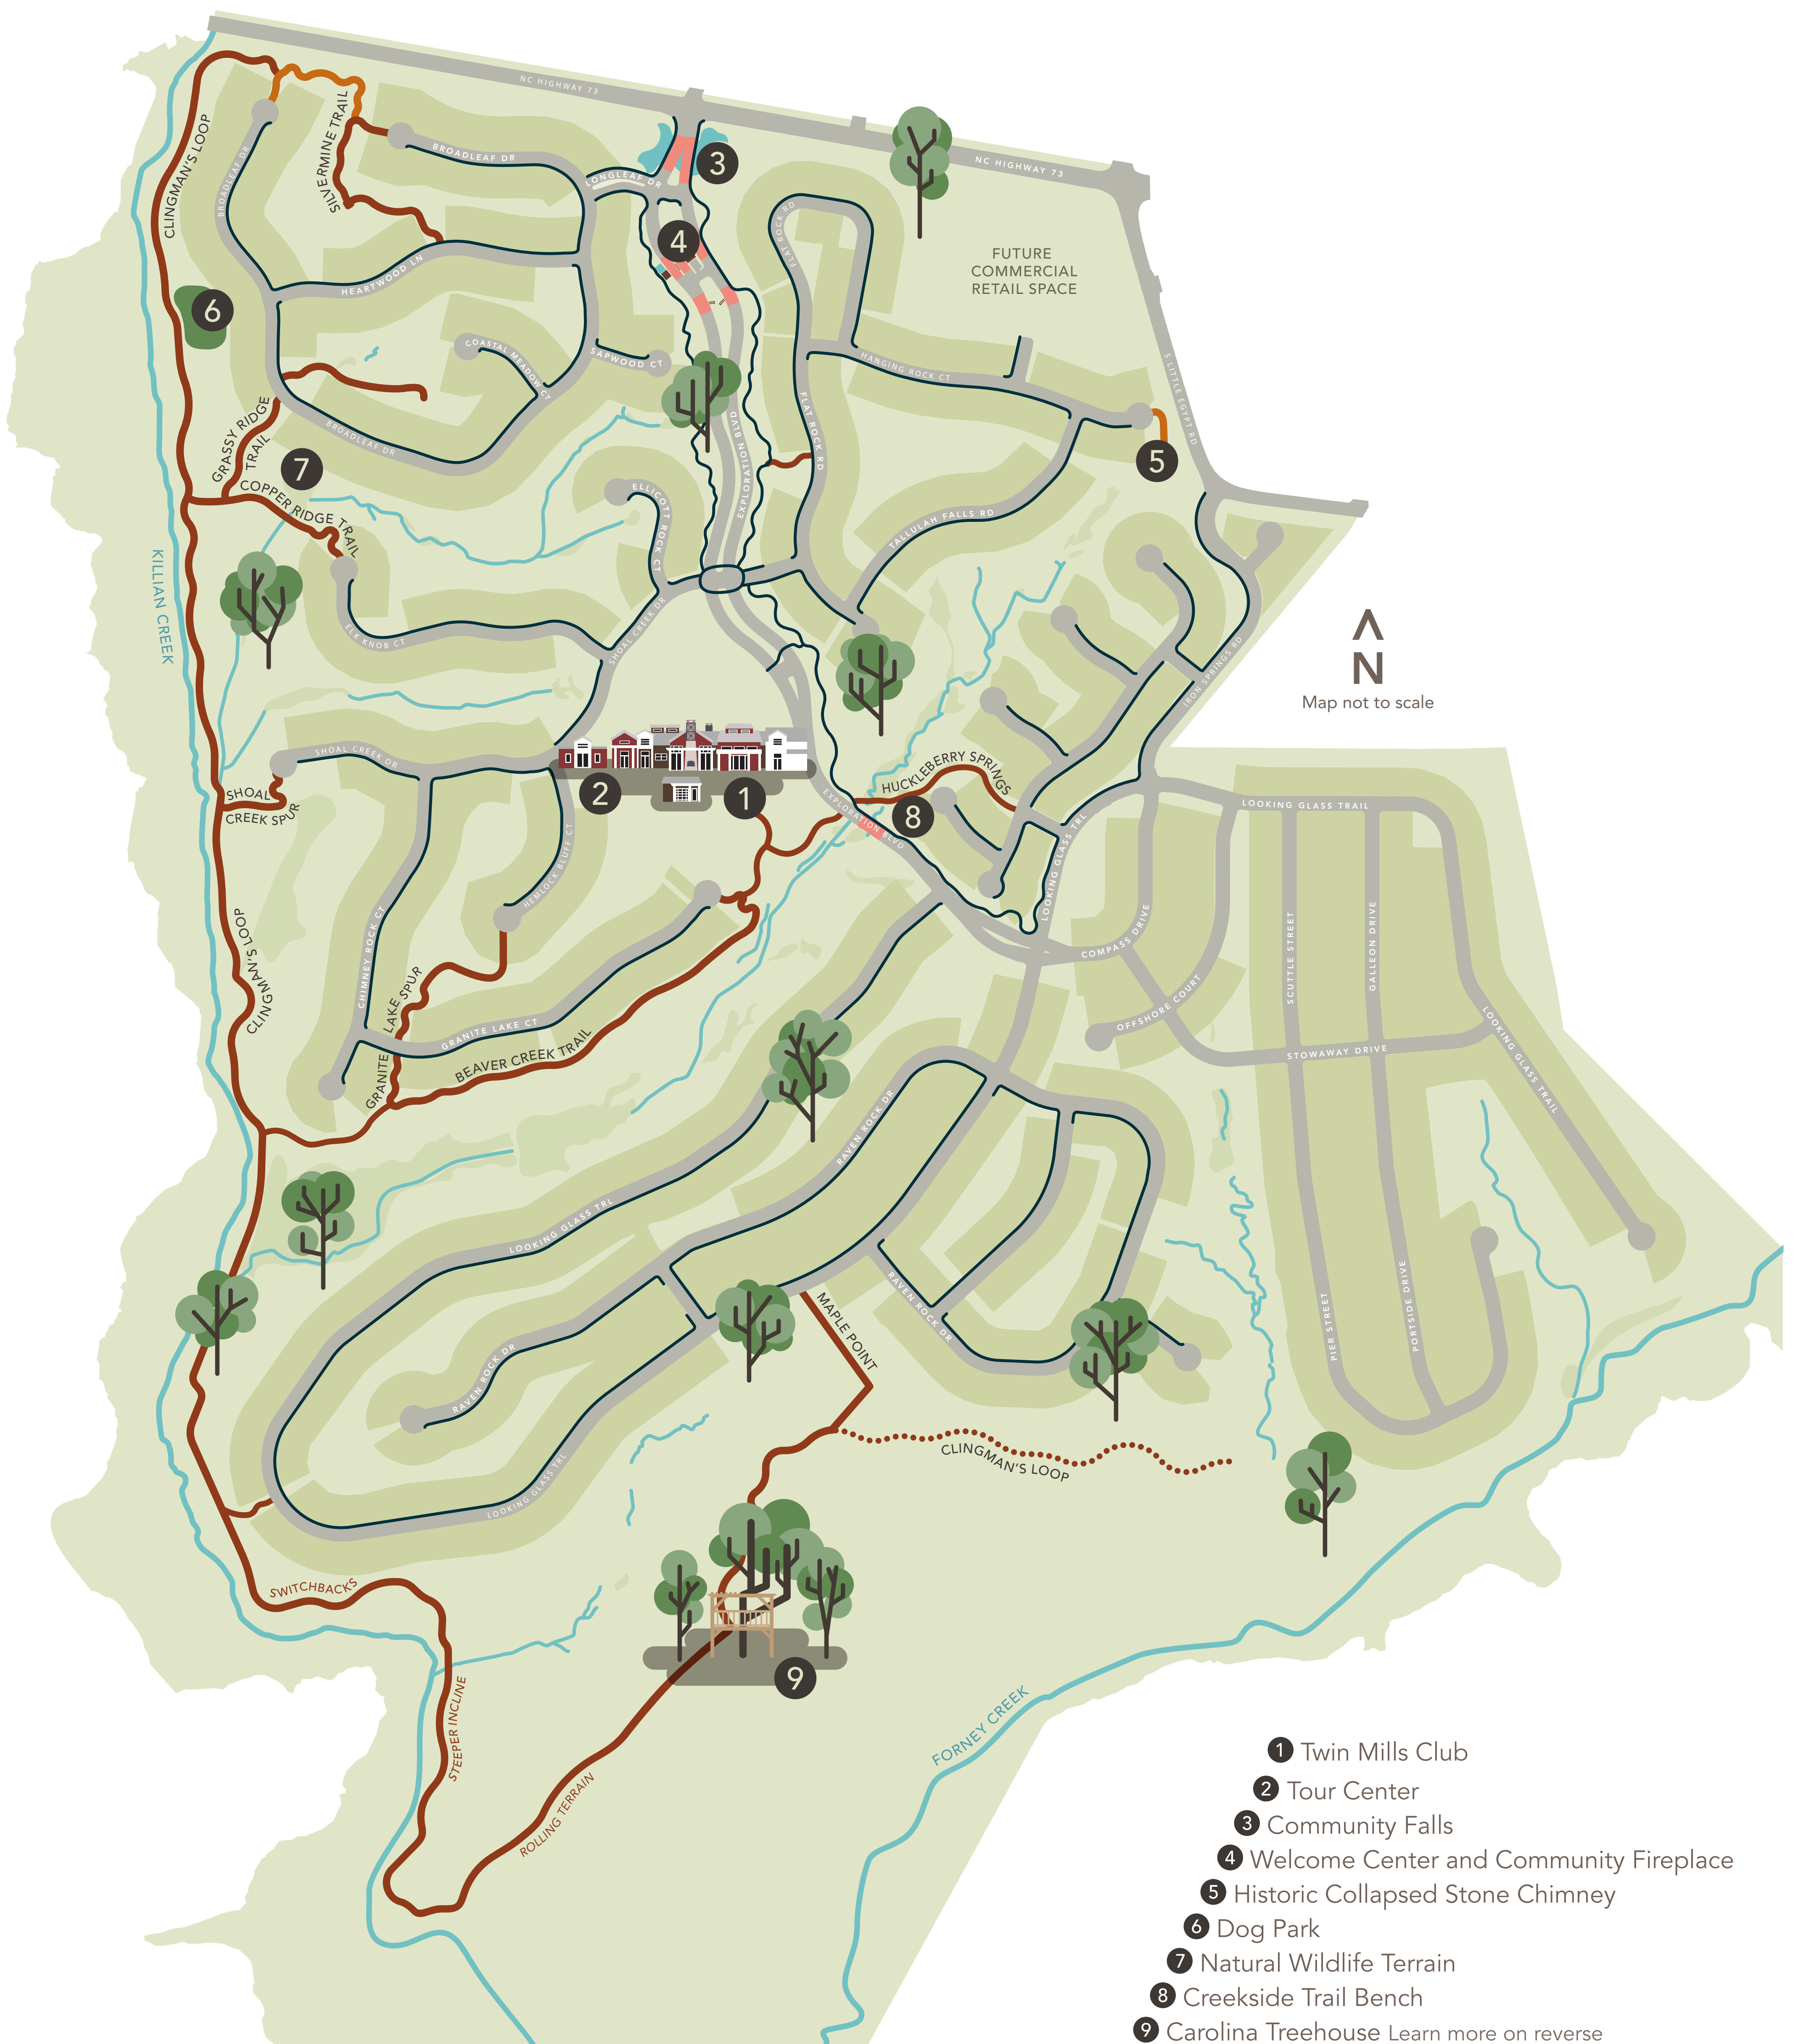

EXPLORATION TRAIL SYSTEM

- 1 Twin Mills Club
- 2 Tour Center
- 3 Community Falls
- 4 Welcome Center and Community Fireplace
- 5 Historic Collapsed Stone Chimney
- 6 Dog Park
- 7 Natural Wildlife Terrain
- 8 Creekside Trail Bench
- 9 Carolina Treehouse Learn more on reverse

Maps are renderings, not to scale, and subject to change. Discrepancies in size and configuration of the community may exist between the as-built condition and this rendering.